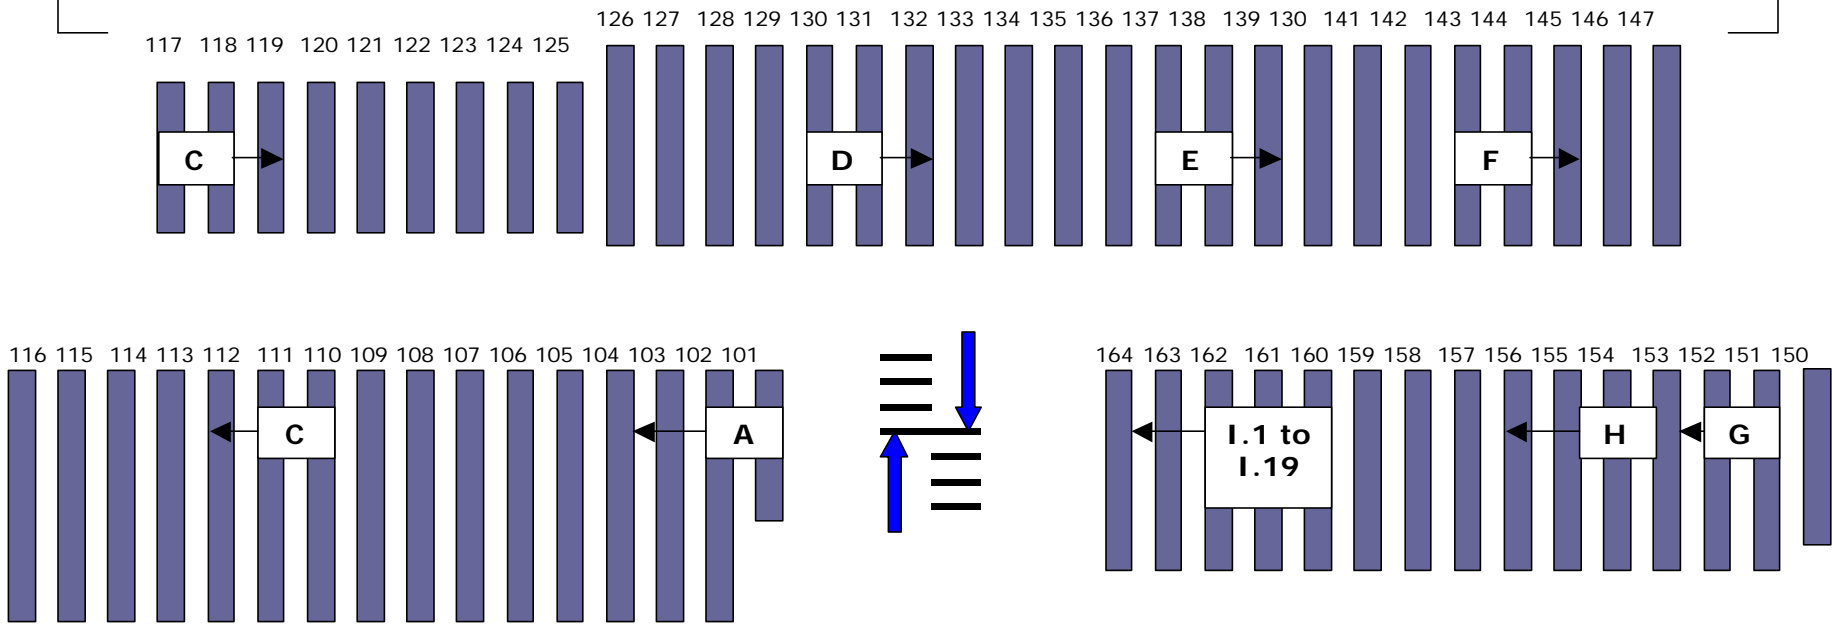

# West Stacks Level I

Emergency Exit Only

Emergency Exit Only

Access from Green East lower level to West I and basement

Ramp